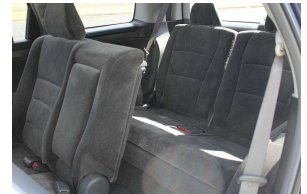

2006 Honda Odyssey M